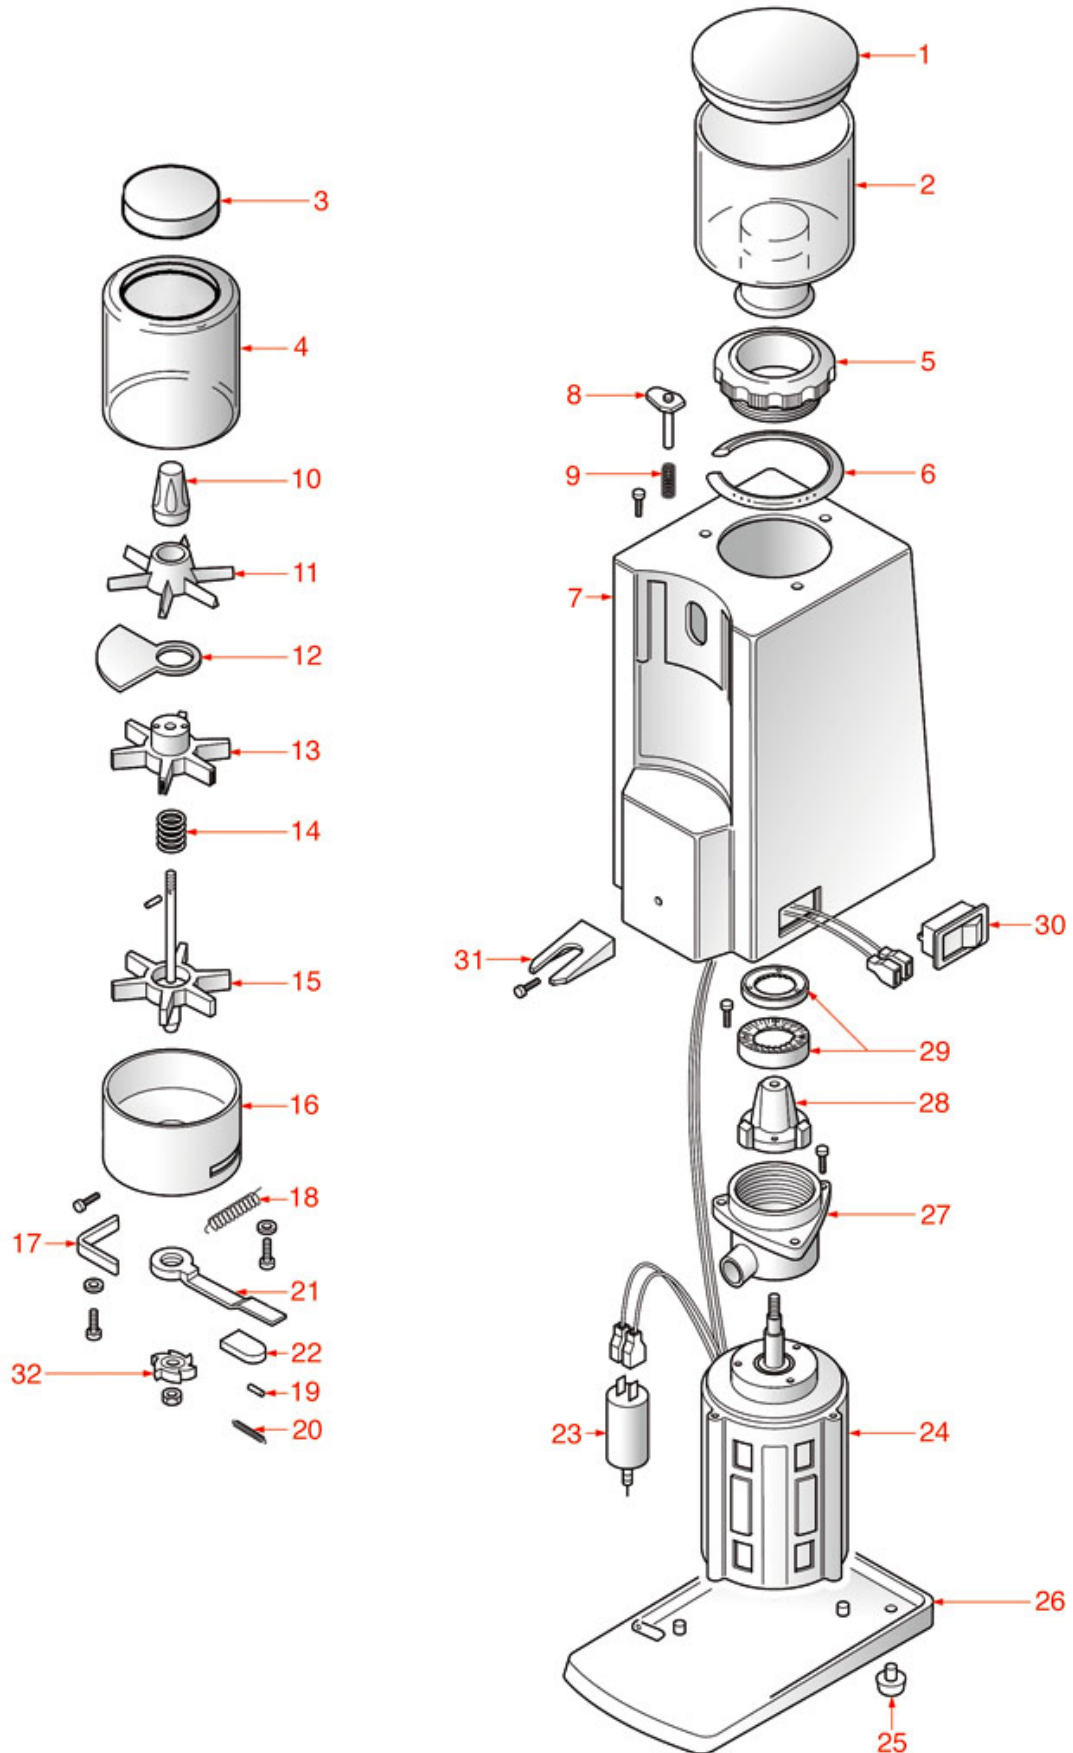

GRINDER DOSER JUNIOR

JUNIOR

SPMC08

Positions without LF code no.: upon request

SPAZIALE

Position	LF code no.	Description
1	1252301	COFFEE HOPPER LID
2	1080938	COFFEE HOPPER 250 gr
3	1252279	DOSER LID
4	1252276	DOSER CYLINDER
5	1252300	GRINDING BURRS TOP HOLDER W/RING NUT
6	1252302	JUNIOR SCREW COVER
8	1324941	LOCKING PIN
9	1250265	LOCKING PIN SPRING
10	1252280	DOSE ADJUSTMENT KNOB
14	1250260	STAR SPRING
18	1250263	DOSER LEVER RETURN SPRING
20	1250267	PEG SPRING
22	1252297	LEVER COVER
28	1251063	GRINDING BURRS BOTTOM HOLDER
29	1251062	GRINDING BURRS OBEL (PAIR) LEFT
30	3319934	ORANGE BIPOLAR SWITCH 16A 250V
31	1252004	FILTER HOLDER FORK
32	1252303	PAWL GEAR 6 TEETH