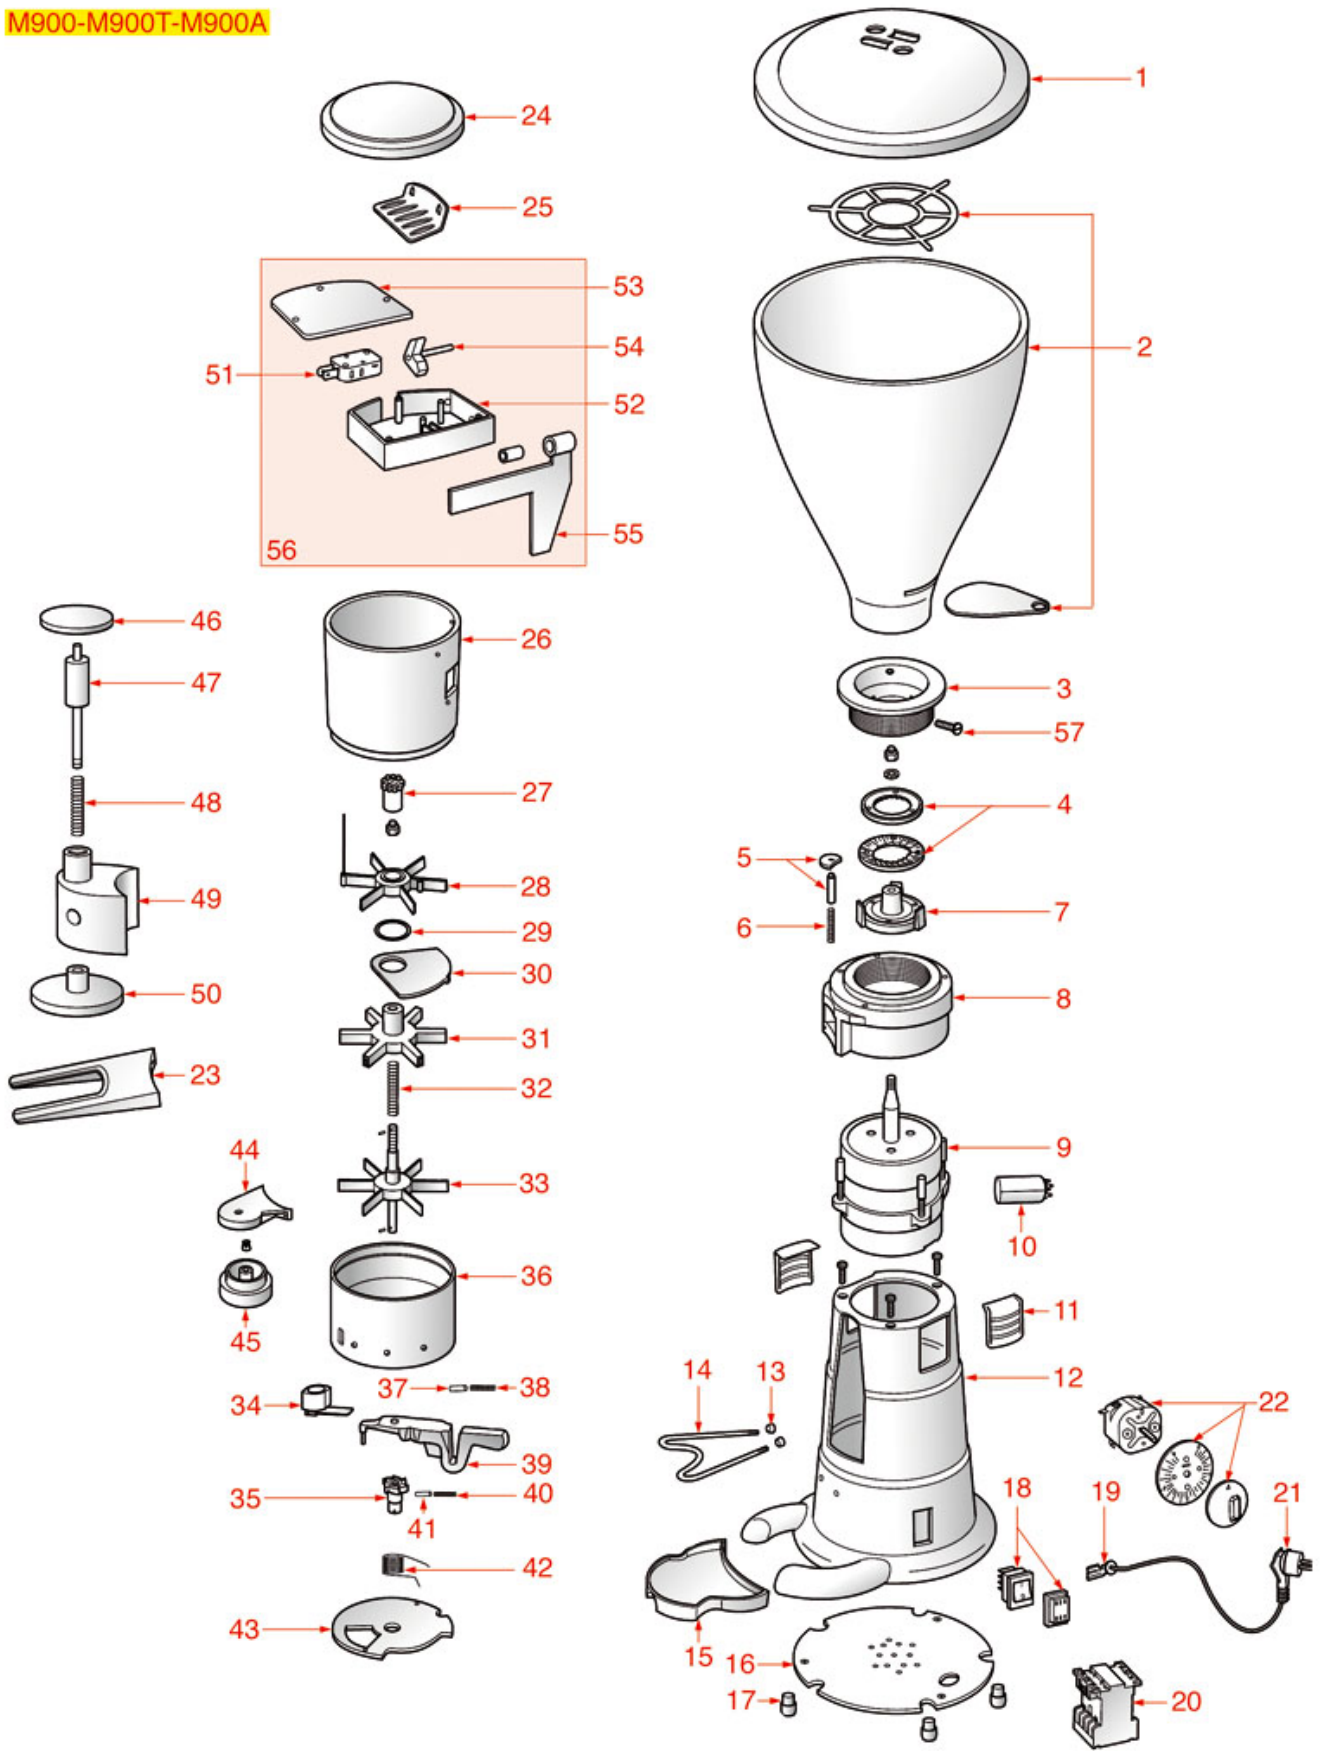

GRINDER ASSEMBLY M900-M900T-M900A

M900-M900T-M900A

SPMC09

SPAZIALE

Position	LF code no.	Description
1	1252708	COFFEE HOPPER LID
2	1252709	COFFEE HOPPER
3	1251301	GRINDING BURRS TOP HOLDER M9
4	1251302	GRINDING BURRS MACAP (PAIR) RIGHT
5	1252710	GRINDING BURRS LOCKING PIN
6	1250353	GRINDING BURRS LOCKING SPRING
10	3068024	CAPACITOR μ F 16 450V 50/60Hz
11	1252425	AIR INLET
14	1252714	FILTER HOLDER FORK
15	1252418	COFFEE COLLECTING TRAY
17	1313008	COFFEE GRINDER HARD FOOT \varnothing 15 mm
18	1319350	WHITE BIPOLAR SWITCH 16A 250V
18	3319012	GREEN BIPOLAR SWITCH 16A 250V
20	3446556	CONTACTOR LOVATO BG0910A
22	1446300	TIMER 4 MINUTES M2
23	1162007	FILTER HOLDER FORK
24	1252700	DOSER LID \varnothing 130 mm
25	1252718	PROTECTION GRID
26	1090013	DOSER CYLINDER \varnothing 124x113 mm
26	1252701	DOSER CYLINDER
27	1241750	COFFEE ADJUSTER
28	1343300	COMPLETE STAR WITHOUT BOSS
29	1252702	DOSER BLADE RING
31	1343301	STAR WITH BOSS
32	1250350	DOSER BOSS SPRING
33	1343302	STAR WITH THREADED PIN
34	1252704	COUNTER FOR COFFEE GRINDER
35	1252705	DOSER PAWL
37	1252428	DOSER CASE PIN \varnothing 6x24 mm
39	1252706	DOSER LEVER
40	1252707	DOSER LEVER SPRING \varnothing 4.5x24 mm
41	1252424	DOSER LEVER PIN \varnothing 5x17 mm
42	1250352	DOSER TORSION SPRING
43	1090014	DOSER BOTTOM LID
44	1385202	TAMPER HOLDER
45	1385201	TAMPER \varnothing 51.5 mm
46	1385015	COFFEE TAMPER \varnothing 57 mm
48	1250146	COFFEE TAMPER SPING \varnothing 10x65 mm
51	3240123	MICROSWITCH 16A 250V
55	1240049	DOSER FLAP
56	1252719	AUTOMATIC MICROSWITCH BOX