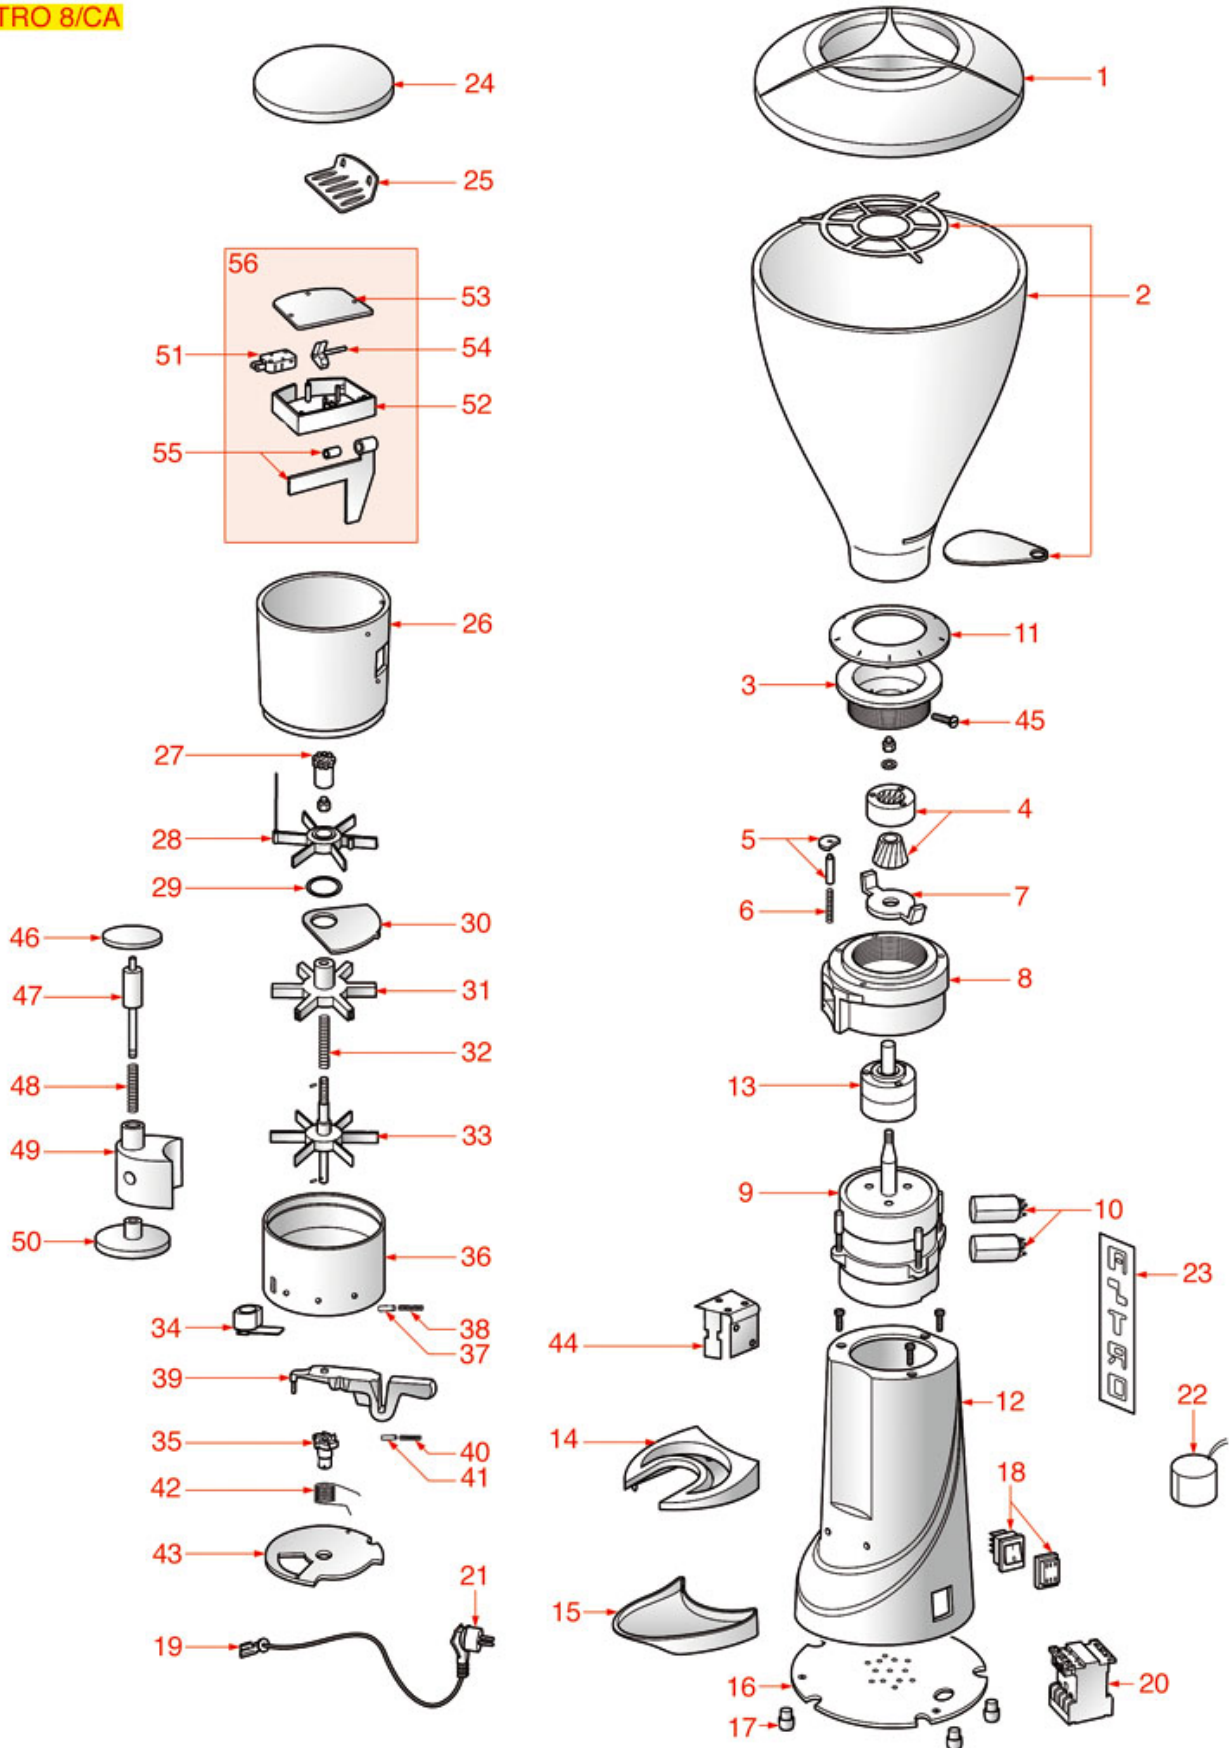

GRINDER ASSEMBLY ASTRO 8/CA

ASTRO 8/CA

SPMC05

Positions without LF code no.: upon request

SPAZIALE

Position	LF code no.	Description
4	1251101	CONICAL GRINDING BURRS MACAP(PAIR) RIGHT
5	1252710	GRINDING BURRS LOCKING PIN
6	1250353	GRINDING BURRS LOCKING SPRING
7	1251103	GRINDING BURRS BOTTOM HOLDER
17	1313008	COFFEE GRINDER HARD FOOT ø 15 mm
18	3319012	GREEN BIPOLAR SWITCH 16A 250V
20	3446556	CONTACTOR LOVATO BG0910A
25	1252718	PROTECTION GRID
26	1090013	DOSER CYLINDER ø 124x113 mm
27	1241750	COFFEE ADJUSTER
28	1343300	COMPLETE STAR WITHOUT BOSS
29	1252702	DOSER BLADE RING
31	1343301	STAR WITH BOSS
32	1250350	DOSER BOSS SPRING
33	1343302	STAR WITH THREADED PIN
34	1252704	COUNTER FOR COFFEE GRINDER
35	1252705	DOSER PAWL
37	1252428	DOSER CASE PIN ø 6x24 mm
39	1252706	DOSER LEVER
40	1252707	DOSER LEVER SPRING ø 4.5x24 mm
41	1252424	DOSER LEVER PIN ø 5x17 mm
42	1250352	DOSER TORSION SPRING
43	1090014	DOSER BOTTOM LID
48	1250146	COFFEE TAMPER SPING ø 10x65 mm
51	3240123	MICROSWITCH 16A 250V
55	1240049	DOSER FLAP
56	1252719	AUTOMATIC MICROSWITCH BOX