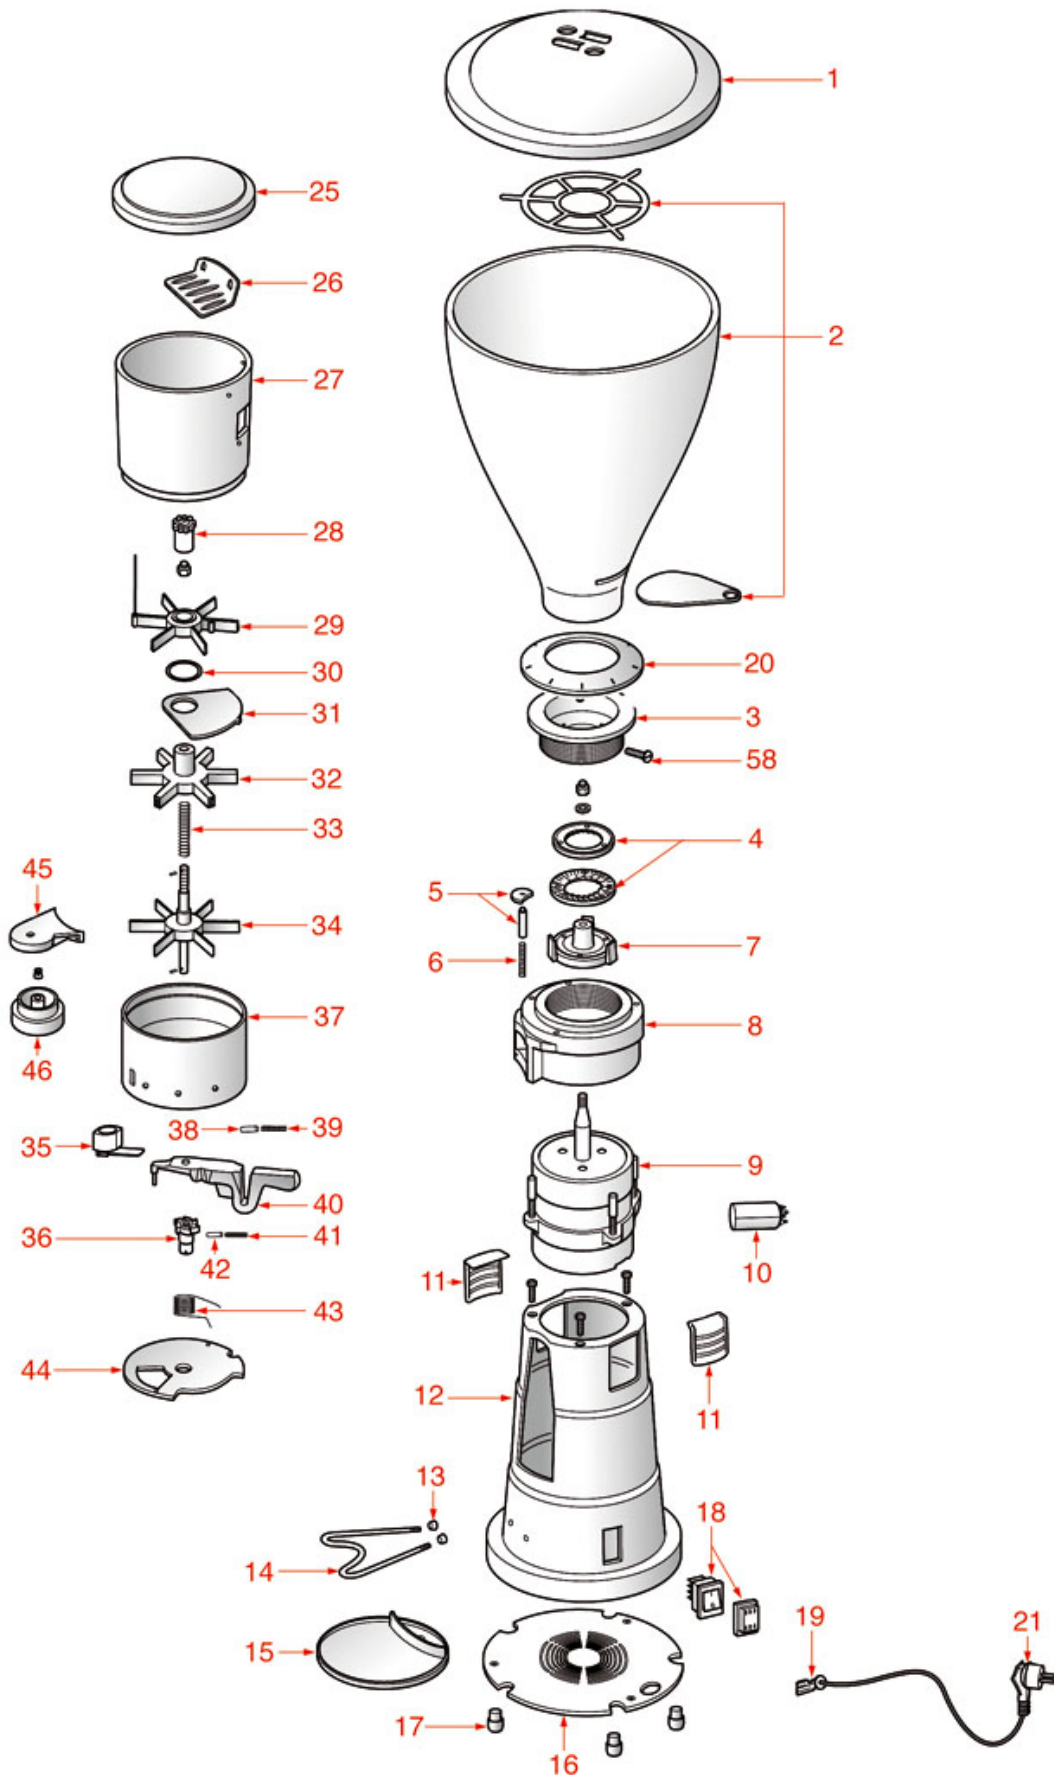

GRINDER ASSEMBLY TOP

TOP

SPMC04

Positions without LF code no.: upon request

SPAZIALE

Position	LF code no.	Description
1	1252715	COFFEE HOPPER LID
2	1252716	COFFEE HOPPER
4	1251304	GRINDING BURRS MACAP (PAIR) RIGHT
5	1252710	GRINDING BURRS LOCKING PIN
6	1250353	GRINDING BURRS LOCKING SPRING
7	1251309	GRINDING BURRS BOTTOM HOLDER
11	1252425	AIR INLET
14	1252714	FILTER HOLDER FORK
15	1252419	COFFEE COLLECTING TRAY \varnothing 138 mm
17	1313008	COFFEE GRINDER HARD FOOT \varnothing 15 mm
18	1319350	WHITE BIPOLAR SWITCH 16A 250V
20	1251306	BURRS HOLDER UPPER RING NUT M4-M5
25	1252700	DOSER LID \varnothing 130 mm
26	1252718	PROTECTION GRID
27	1385203	DOSER CYLINDER \varnothing 125x90 mm
28	1241750	COFFEE ADJUSTER
29	1343300	COMPLETE STAR WITHOUT BOSS
30	1252702	DOSER BLADE RING
32	1343301	STAR WITH BOSS
33	1250350	DOSER BOSS SPRING
34	1343302	STAR WITH THREADED PIN
35	1252704	COUNTER FOR COFFEE GRINDER
36	1252705	DOSER PAWL
38	1252428	DOSER CASE PIN \varnothing 6x24 mm
40	1252706	DOSER LEVER
41	1252707	DOSER LEVER SPRING \varnothing 4.5x24 mm
42	1252424	DOSER LEVER PIN \varnothing 5x17 mm
43	1250352	DOSER TORSION SPRING
44	1090014	DOSER BOTTOM LID
45	1385202	TAMPER HOLDER
46	1385201	TAMPER \varnothing 51.5 mm