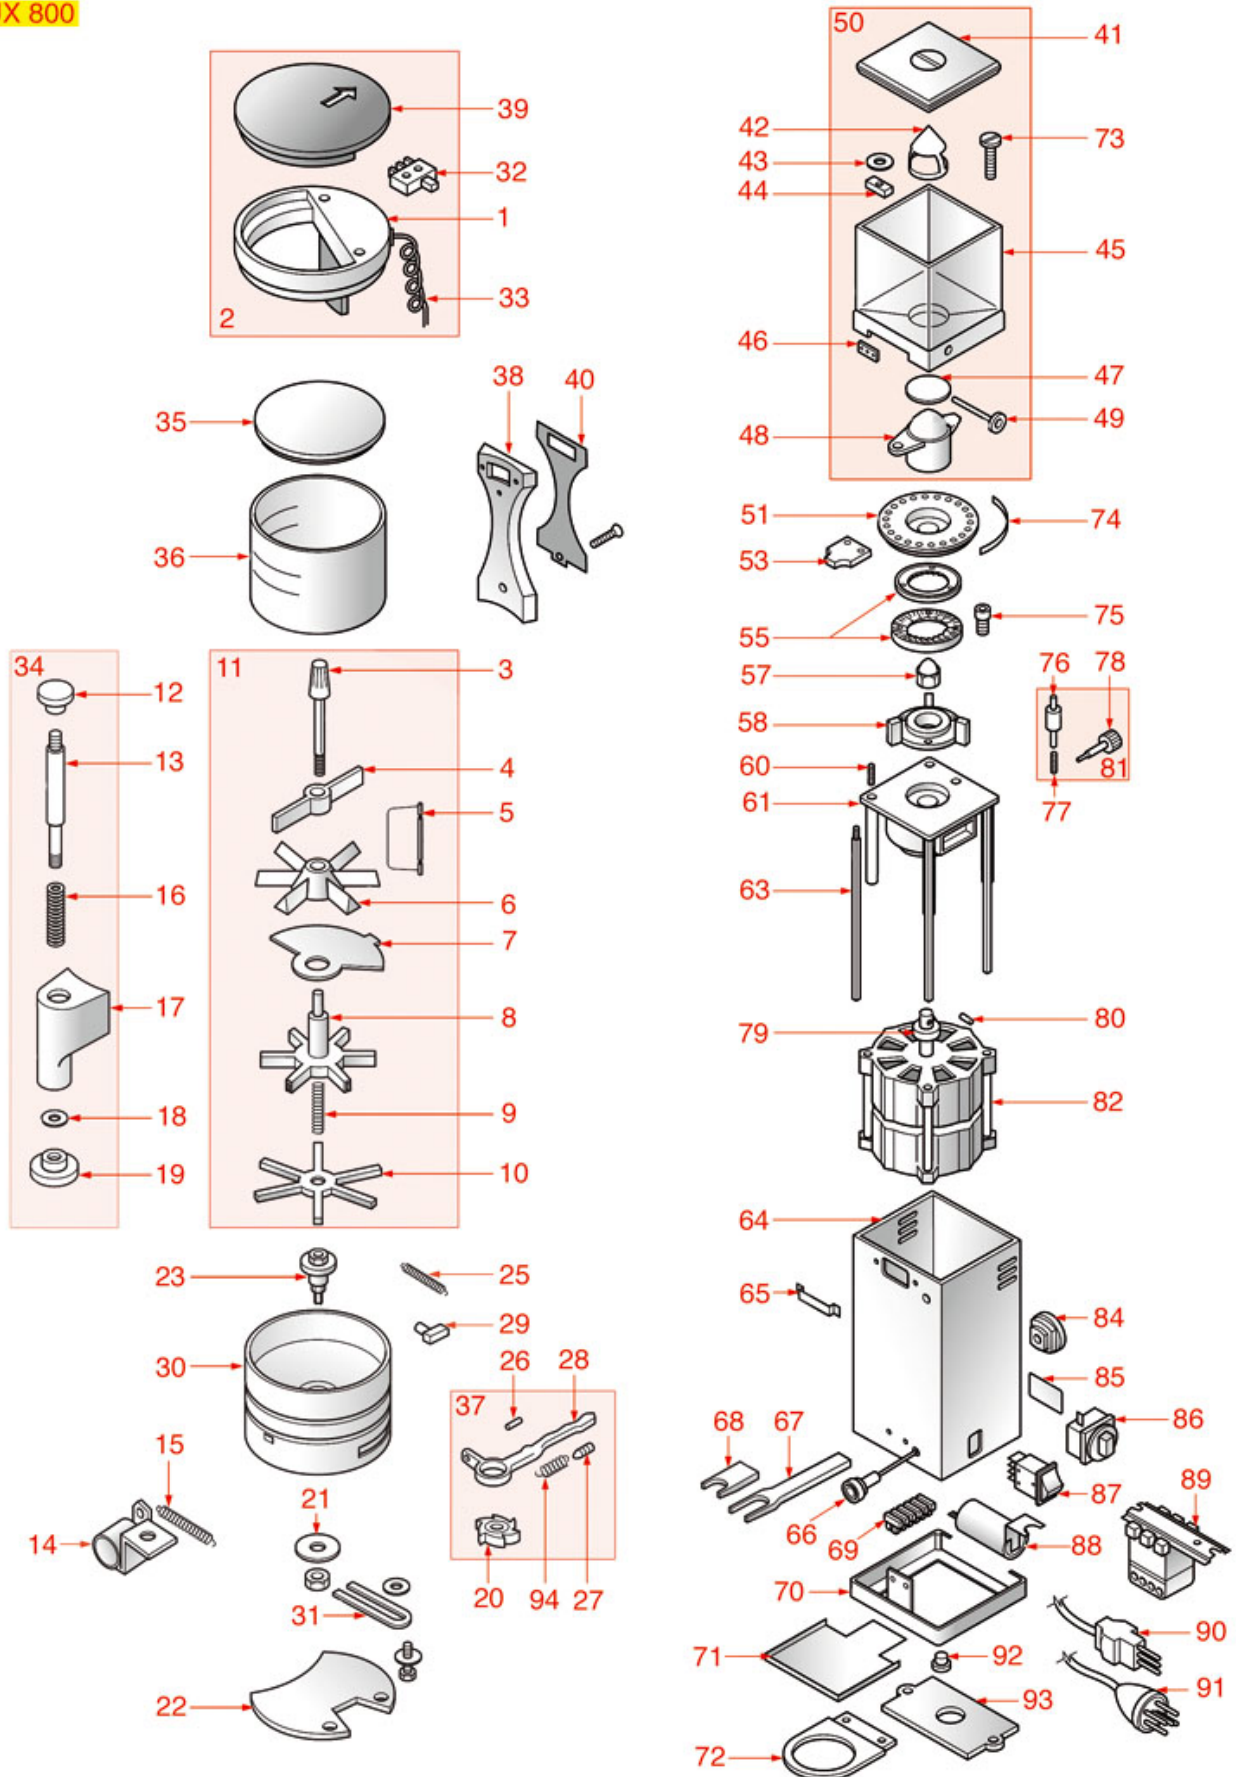

GRINDER ASSEMBLY LUX 800

LUX 800

SPMC02

SPAZIALE

Position	LF code no.	Description
1	1252311	RING WITH STAINLESS STEEL BLADE
3	1241121	DOSE ADJUSTMENT KNOB
4	1252313	COFFEE MIXING WING
7	1252314	DIVIDING SHEET
9	1250272	DOSER STAR SPRING
10	1343043	LOWER STAR
12	1241122	UPPER COFFEE TAMPER KNOB
14	1252315	COUNTER FOR COFFEE GRINDER
16	1250273	COFFEE TAMPER SPRING
19	1385540	LOWER COFFEE TAMPER ø 52 mm
25	1250944	DOSER LEVER RETURN SPRING
27	1528632	TAPERED END PIN M5x6 UNI 5927
28	1225902	CHROME-PLATED DOSER LEVER
29	1252317	RUBBER BUMPER
31	1250943	SQUARE SPRING
32	1240806	MICROSWITCH 12A 250V
35	1252320	DISPENSER LID
36	1252321	DOSER CYLINDER
36	1252322	DOSER CYLINDER
37	1252316	COMPLETE CHROME-PLATED DISPENSER LEVER
40	1186907	GASKET FOR COFFEE OUTLET OPENING
50	1080911	COMPLETE COFFEE HOPPER
51	1251511	GRINDING BURRS TOP HOLDER
53	1252325	GRINDING CONTROL KNOB
55	1251002	GRINDING BURRS ANFIN (PAIR) LEFT
58	1251513	GRINDING BURRS BOTTOM HOLDER ø 64 mm
67	1252326	LONG FILTER HOLDER FORK
68	1252327	SHORT FILTER HOLDER FORK
71	1252328	COFFEE COLLECTING BASE
79	1063911	BEARING 6202 2Z
81	1324937	PUSH-BUTTON FOR GRIND. BURRS HOLDER PIN
86	3446108	TIMER 4 MINUTES MTS39/59
87	3319934	ORANGE BIPOLAR SWITCH 16A 250V
88	3068024	CAPACITOR µF 16 450V 50/60Hz
94	1250278	DOSE RELEASE HANDLE SPRING