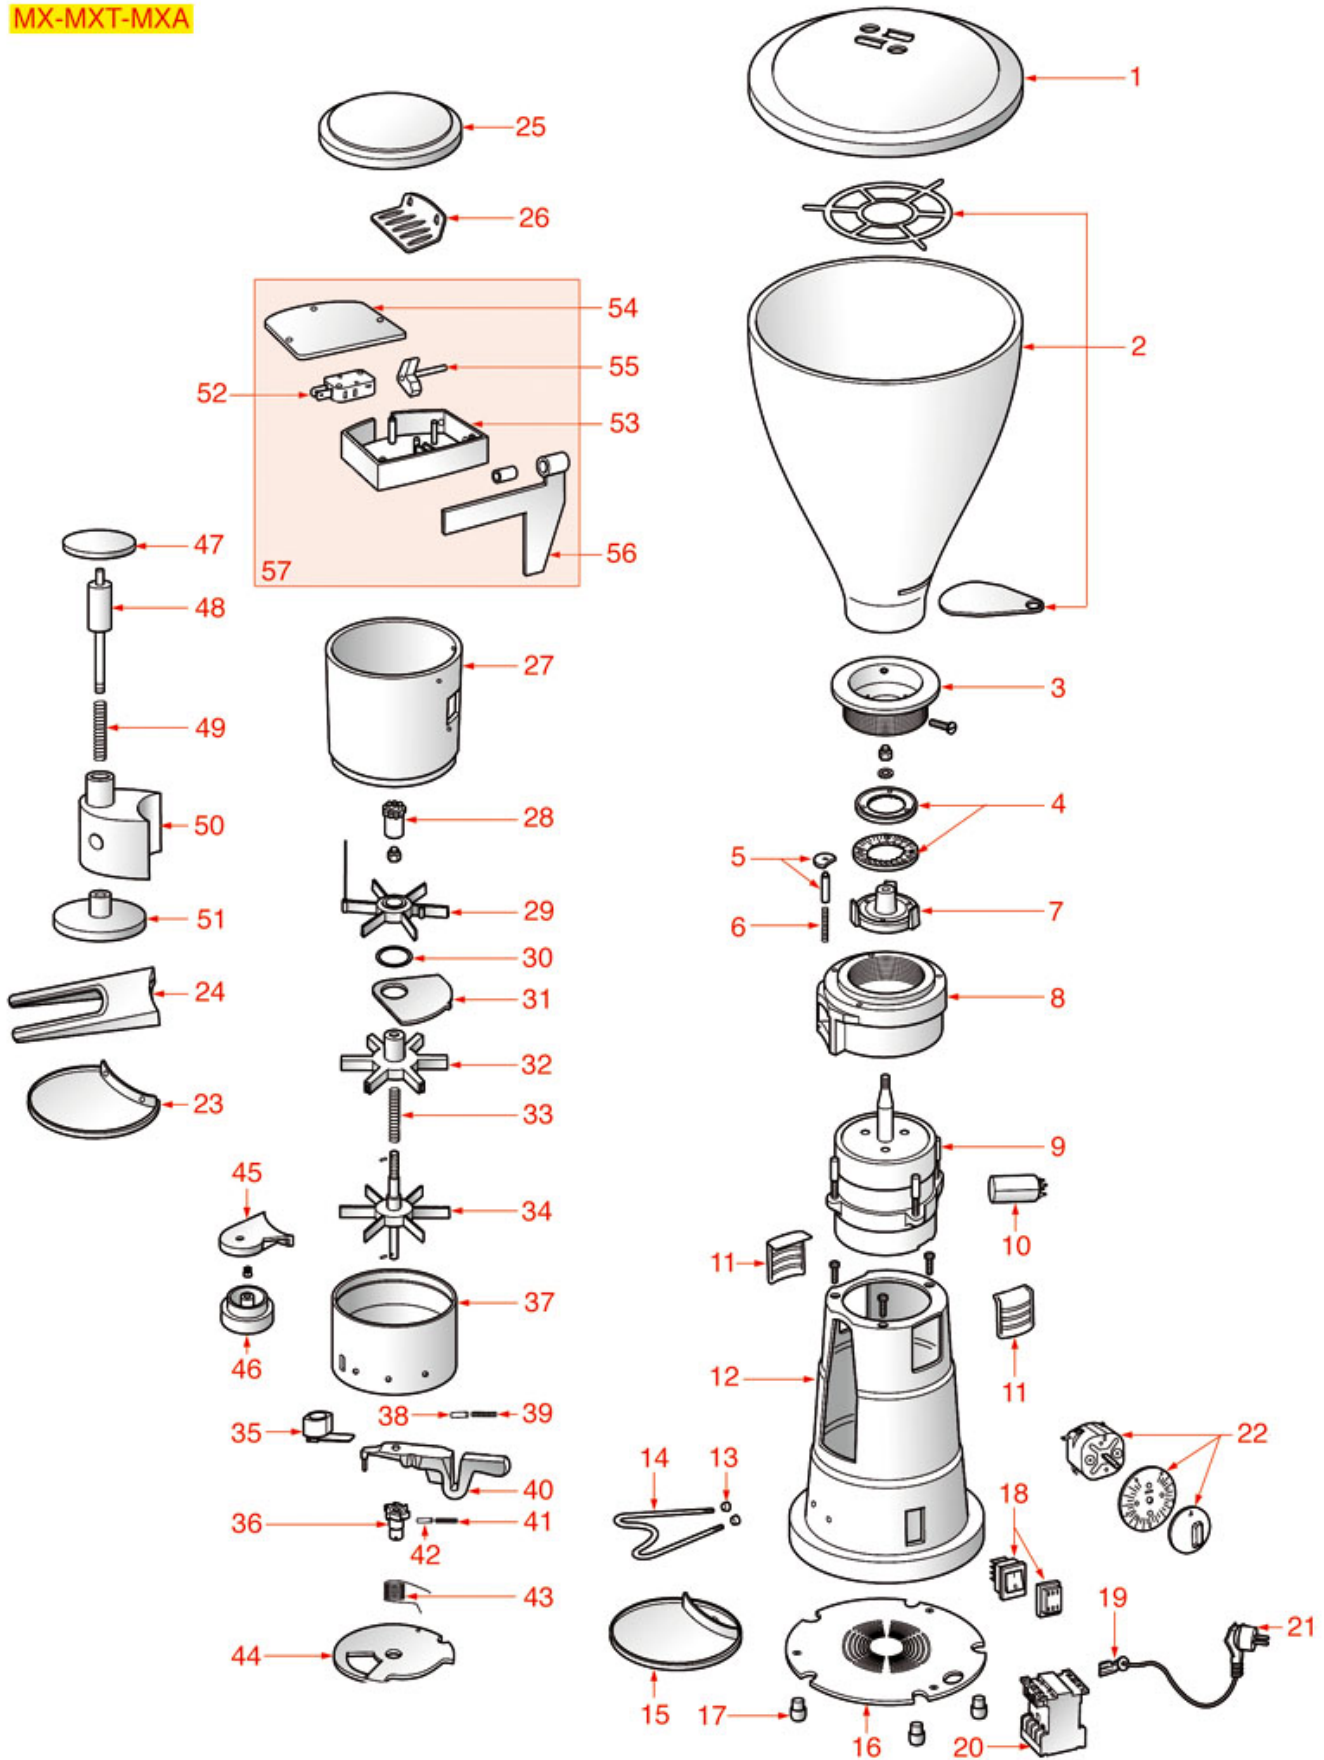

Suitable universal spare parts may not be included

GRINDER ASSEMBLY MX-MXT-MXA

MX-MXT-MXA

SPMC01

Positions without LF code no.: upon request

SPAZIALE

Position	LF code no.	Description
1	1252708	COFFEE HOPPER LID
2	1252709	COFFEE HOPPER
3	1251303	GRINDING BURRS TOP HOLDER MX
4	1251304	GRINDING BURRS MACAP (PAIR) RIGHT
5	1252710	GRINDING BURRS LOCKING PIN
6	1250353	GRINDING BURRS LOCKING SPRING
7	1251305	GRINDING BURRS BOTTOM HOLDER MODEL MX
11	1252425	AIR INLET
14	1252714	FILTER HOLDER FORK
15	1252420	COFFEE COLLECTING TRAY
17	1313008	COFFEE GRINDER HARD FOOT \varnothing 15 mm
18	1319350	WHITE BIPOLAR SWITCH 16A 250V
18	3319012	GREEN BIPOLAR SWITCH 16A 250V
20	3446556	CONTACTOR LOVATO BG0910A
22	1446300	TIMER 4 MINUTES M2
24	1162006	FILTER HOLDER FORK
25	1252700	DOSER LID \varnothing 130 mm
26	1252718	PROTECTION GRID
27	1090013	DOSER CYLINDER \varnothing 124x113 mm
27	1252701	DOSER CYLINDER
28	1241750	COFFEE ADJUSTER
29	1343300	COMPLETE STAR WITHOUT BOSS
30	1252702	DOSER BLADE RING
32	1343301	STAR WITH BOSS
33	1250350	DOSER BOSS SPRING
34	1343302	STAR WITH THREADED PIN
35	1252704	COUNTER FOR COFFEE GRINDER
36	1252705	DOSER PAWL
38	1252428	DOSER CASE PIN \varnothing 6x24 mm
40	1252706	DOSER LEVER
41	1252707	DOSER LEVER SPRING \varnothing 4.5x24 mm
42	1252424	DOSER LEVER PIN \varnothing 5x17 mm
43	1250352	DOSER TORSION SPRING
44	1090014	DOSER BOTTOM LID
45	1385202	TAMPER HOLDER
46	1385201	TAMPER \varnothing 51.5 mm
47	1385015	COFFEE TAMPER \varnothing 57 mm
49	1250146	COFFEE TAMPER SPING \varnothing 10x65 mm
52	3240123	MICROSWITCH 16A 250V
56	1240049	DOSER FLAP
57	1252719	AUTOMATIC MICROSWITCH BOX