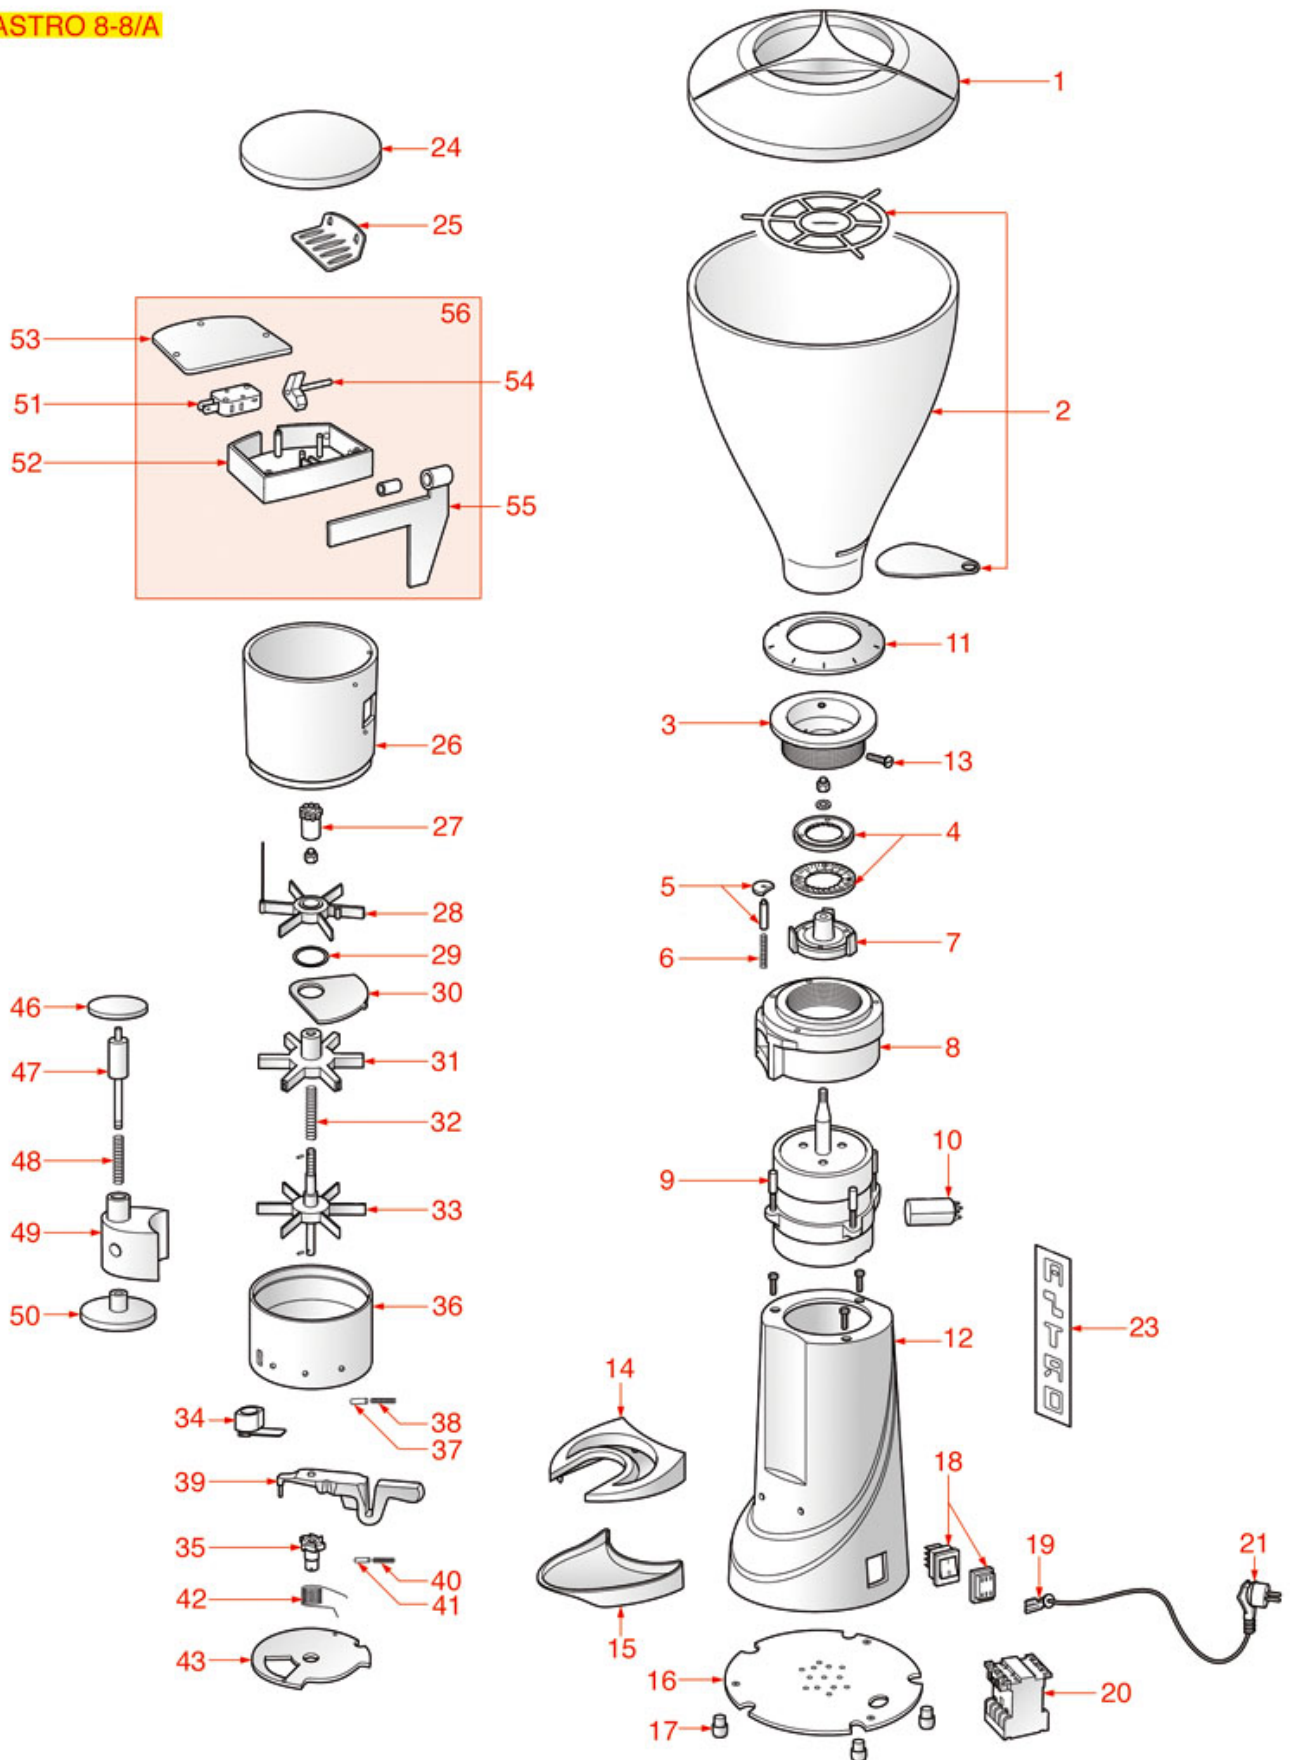

GRINDER DOSER ASTRO 8-8/A

ASTRO 8-8/A

SPMC06

Positions without LF code no.: upon request

SPAZIALE

Position	LF code no.	Description
3	1251301	GRINDING BURRS TOP HOLDER M9
4	1251304	GRINDING BURRS MACAP (PAIR) RIGHT
5	1252710	GRINDING BURRS LOCKING PIN
6	1250353	GRINDING BURRS LOCKING SPRING
7	1251305	GRINDING BURRS BOTTOM HOLDER MODEL MX
11	1251306	BURRS HOLDER UPPER RING NUT M4-M5
17	1313008	COFFEE GRINDER HARD FOOT $\varnothing$ 15 mm
18	1319350	WHITE BIPOLAR SWITCH 16A 250V
18	3319012	GREEN BIPOLAR SWITCH 16A 250V
20	3446556	CONTACTOR LOVATO BG0910A
25	1252718	PROTECTION GRID
26	1090013	DOSER CYLINDER $\varnothing$ 124x113 mm
26	1252701	DOSER CYLINDER
27	1241750	COFFEE ADJUSTER
28	1343300	COMPLETE STAR WITHOUT BOSS
29	1252702	DOSER BLADE RING
31	1343301	STAR WITH BOSS
32	1250350	DOSER BOSS SPRING
33	1343302	STAR WITH THREADED PIN
34	1252704	COUNTER FOR COFFEE GRINDER
35	1252705	DOSER PAWL
37	1252428	DOSER CASE PIN $\varnothing$ 6x24 mm
39	1252706	DOSER LEVER
40	1252707	DOSER LEVER SPRING $\varnothing$ 4.5x24 mm
41	1252424	DOSER LEVER PIN $\varnothing$ 5x17 mm
42	1250352	DOSER TORSION SPRING
43	1090014	DOSER BOTTOM LID
48	1250146	COFFEE TAMPER SPING $\varnothing$ 10x65 mm
51	3240123	MICROSWITCH 16A 250V
55	1240049	DOSER FLAP
56	1252719	AUTOMATIC MICROSWITCH BOX