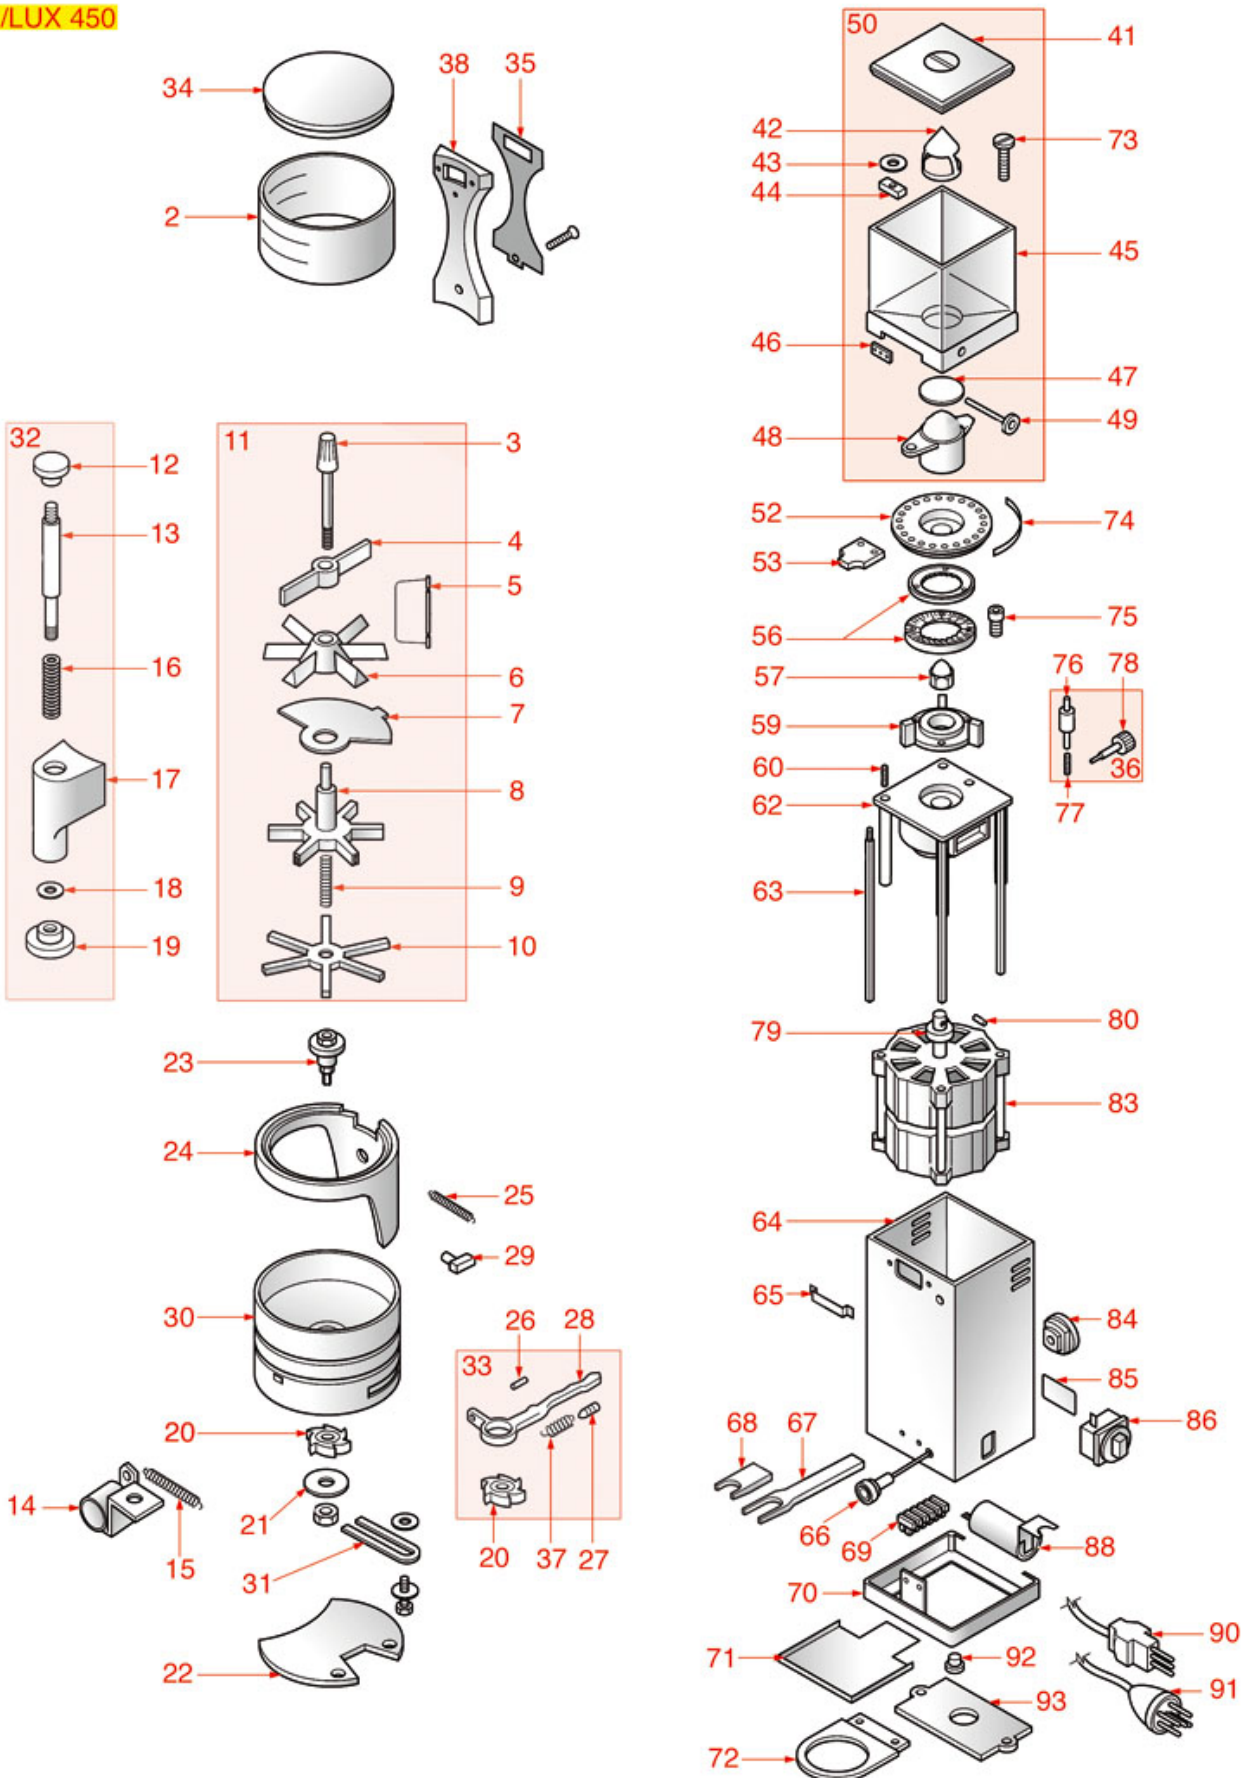

GRINDER ASSEMBLY S/LUX 450

S/LUX 450

SPMC03

SPAZIALE

Position	LF code no.	Description
3	1241121	DOSE ADJUSTMENT KNOB
4	1252313	COFFEE MIXING WING
7	1252314	DIVIDING SHEET
9	1250272	DOSER STAR SPRING
10	1343043	LOWER STAR
12	1241122	UPPER COFFEE TAMPER KNOB
14	1252315	COUNTER FOR COFFEE GRINDER
16	1250273	COFFEE TAMPER SPRING
19	1385540	LOWER COFFEE TAMPER ø 52 mm
25	1250944	DOSER LEVER RETURN SPRING
27	1528632	TAPERED END PIN M5x6 UNI 5927
28	1225902	CHROME-PLATED DOSER LEVER
29	1252317	RUBBER BUMPER
31	1250943	SQUARE SPRING
33	1252316	COMPLETE CHROME-PLATED DISPENSER LEVER
34	1252319	DISPENSER LID
35	1186907	GASKET FOR COFFEE OUTLET OPENING
36	1324937	PUSH-BUTTON FOR GRIND. BURRS HOLDER PIN
37	1250278	DOSE RELEASE HANDLE SPRING
50	1080911	COMPLETE COFFEE HOPPER
53	1252325	GRINDING CONTROL KNOB
56	1251003	GRINDING BURRS ANFIN (PAIR) LH
60	1528643	WASTE DRAWER LOCKING SCREW M6x20 UNI5923
67	1252326	LONG FILTER HOLDER FORK
68	1252327	SHORT FILTER HOLDER FORK
71	1252328	COFFEE COLLECTING BASE
79	1063911	BEARING 6202 2Z
86	3446108	TIMER 4 MINUTES MTS39/59
88	3068024	CAPACITOR µF 16 450V 50/60Hz