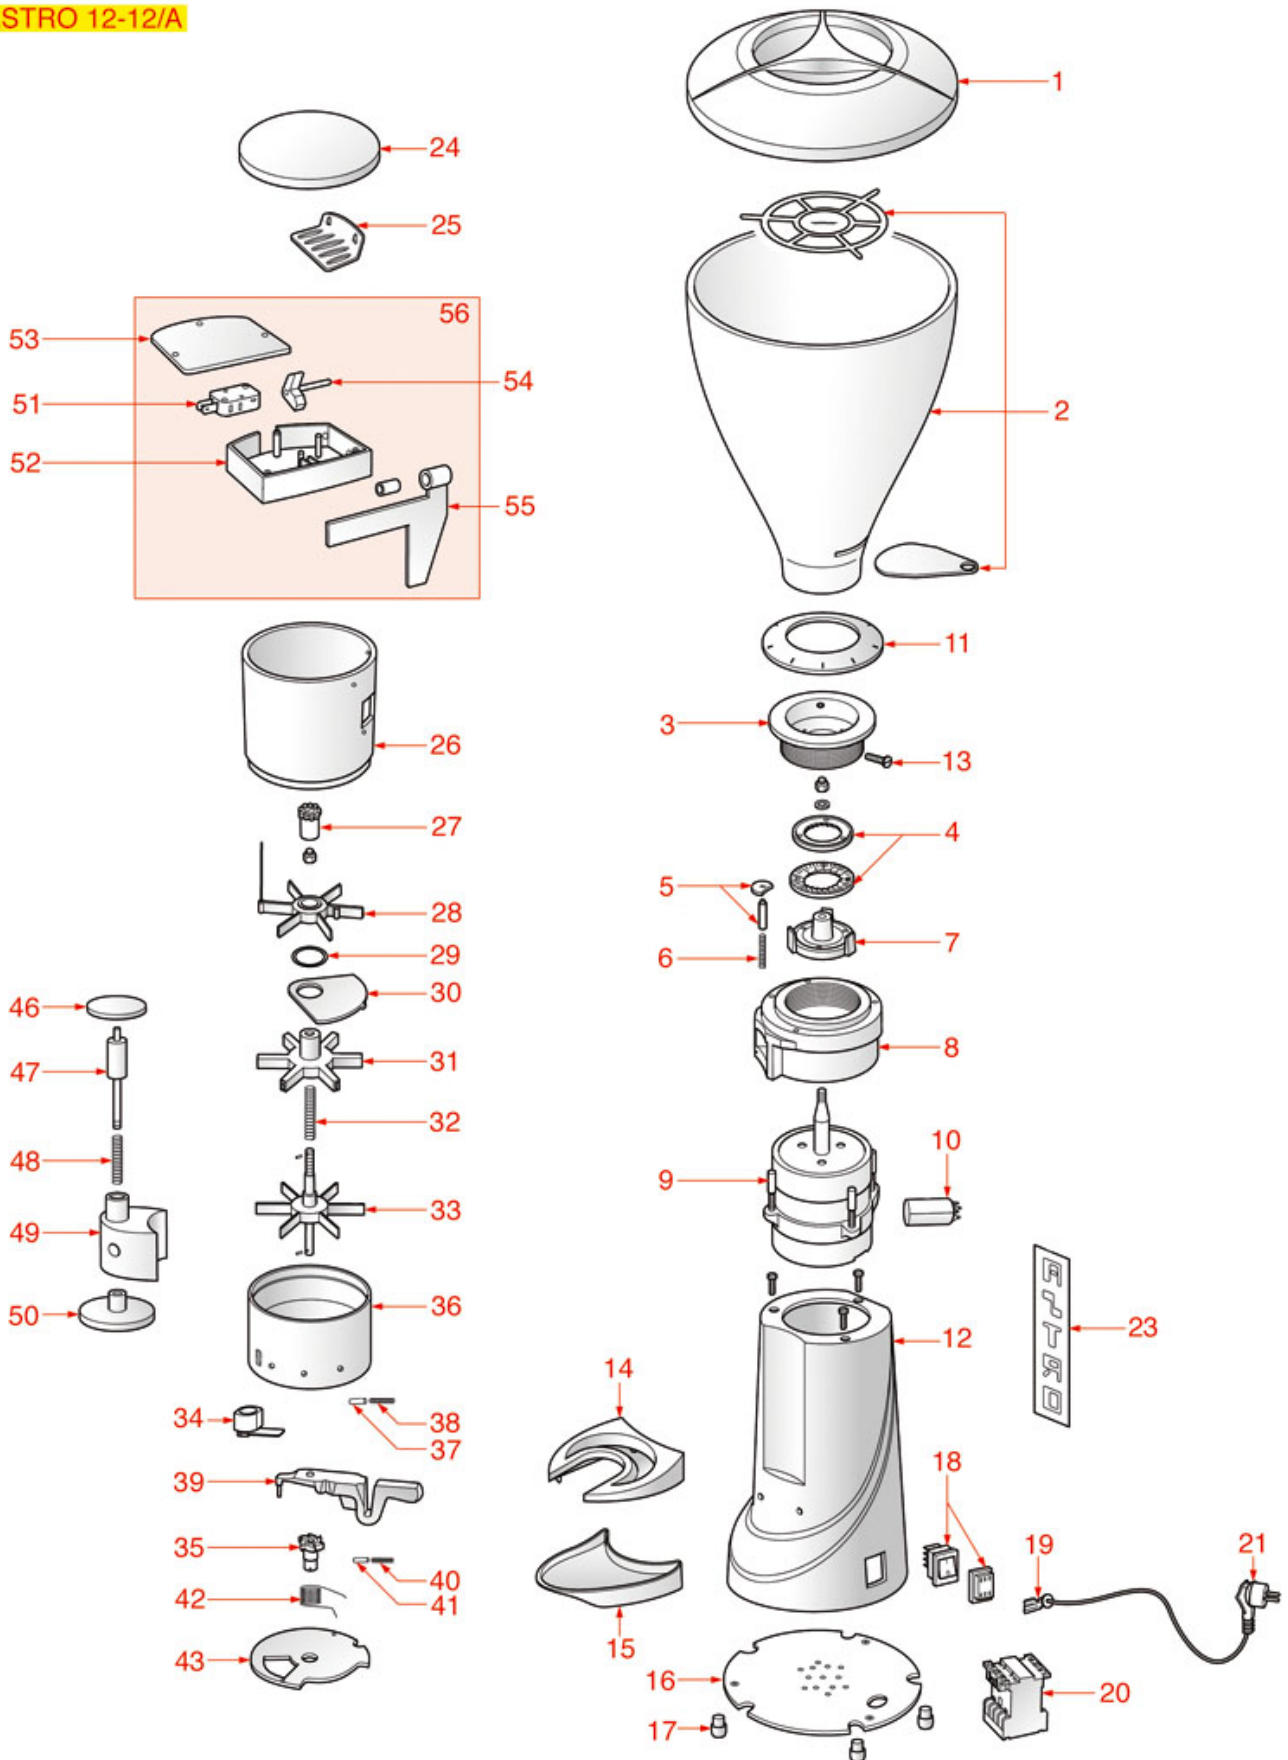

COFFEE GRINDER ASTRO 12-12/A

ASTRO 12-12/A

SPMC07

SPAZIALE

Position	LF code no.	Description
3	1251301	GRINDING BURRS TOP HOLDER M9
4	1251304	GRINDING BURRS MACAP (PAIR) RIGHT
5	1252710	GRINDING BURRS LOCKING PIN
6	1250353	GRINDING BURRS LOCKING SPRING
7	1251305	GRINDING BURRS BOTTOM HOLDER MODEL MX
11	1251306	BURRS HOLDER UPPER RING NUT M4-M5
17	1313008	COFFEE GRINDER HARD FOOT $\varnothing$ 15 mm
18	1319350	WHITE BIPOLAR SWITCH 16A 250V
18	3319012	GREEN BIPOLAR SWITCH 16A 250V
20	3446556	CONTACTOR LOVATO BG0910A
25	1252718	PROTECTION GRID
26	1090013	DOSER CYLINDER $\varnothing$ 124x113 mm
26	1252701	DOSER CYLINDER
27	1241750	COFFEE ADJUSTER
28	1343300	COMPLETE STAR WITHOUT BOSS
29	1252702	DOSER BLADE RING
31	1343301	STAR WITH BOSS
32	1250350	DOSER BOSS SPRING
33	1343302	STAR WITH THREADED PIN
34	1252704	COUNTER FOR COFFEE GRINDER
35	1252705	DOSER PAWL
37	1252428	DOSER CASE PIN $\varnothing$ 6x24 mm
39	1252706	DOSER LEVER
40	1252707	DOSER LEVER SPRING $\varnothing$ 4.5x24 mm
41	1252424	DOSER LEVER PIN $\varnothing$ 5x17 mm
42	1250352	DOSER TORSION SPRING
43	1090014	DOSER BOTTOM LID
48	1250146	COFFEE TAMPER SPING $\varnothing$ 10x65 mm
51	3240123	MICROSWITCH 16A 250V
55	1240049	DOSER FLAP
56	1252719	AUTOMATIC MICROSWITCH BOX